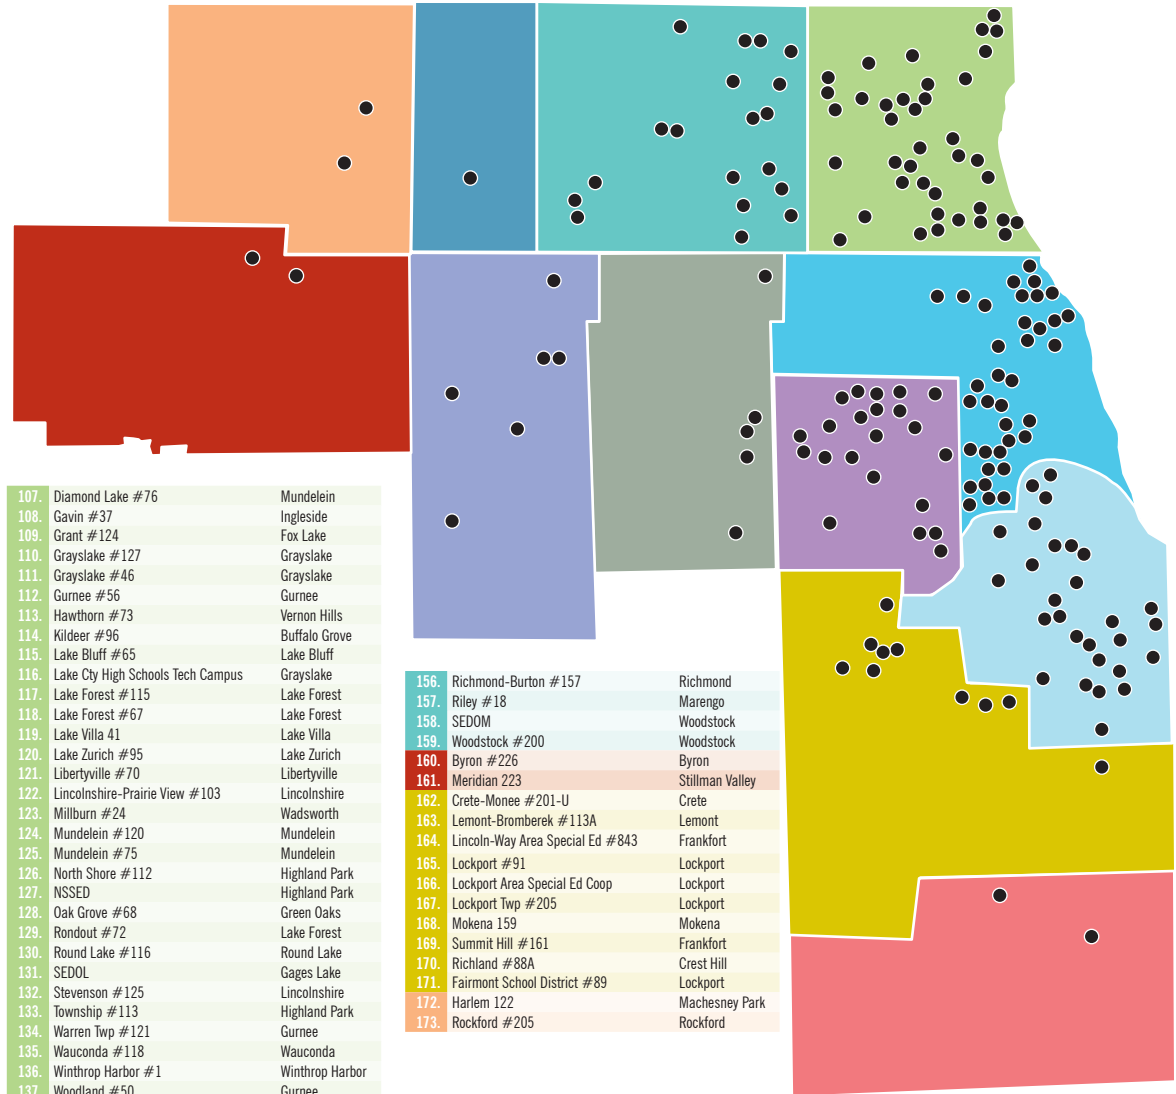

107. Diamond Lake #76	Mundelein
108. Gavin #37	Ingleside
109. Grant #124	Fox Lake
110. Grayslake #127	Markham
111. Grayslake #46	Grayslake
112. Gurnee #56	Gurnee
113. Hawthorn #73	Vernon Hills
114. Kildeer #96	Buffalo Grove
115. Lake Bluff #65	Lake Bluff
116. Lake Cty High Schools Tech Campus	Grayslake
117. Lake Forest #115	Lake Forest
118. Lake Forest #67	Lake Forest
119. Lake Villa 41	Lake Villa
120. Lake Zurich #95	Lake Zurich
121. Libertyville #70	Libertyville
122. Lincolnshire-Prairie View #103	Lincolnshire
123. Millburn #24	Wadsworth
124. Mundelein #120	Mundelein
125. Mundelein #75	Mundelein
126. North Shore #112	Highland Park
127. NSSED	Highland Park
128. Oak Grove #68	Green Oaks
129. Rondout #72	Lake Forest
130. Round Lake #116	Round Lake
131. SEDOL	Gages Lake
132. Stevenson #125	Lincolnshire
133. Township #113	Highland Park
134. Warren Twp #121	Gurnee
135. Wauconda #118	Wauconda
136. Winthrop Harbor #1	Winthrop Harbor
137. Woodland #50	Gurnee
138. Zion #6	Zion
139. Zion-Benton #126	Zion
140. West Central IL Special Education Coop	Macomb
141. Alden-Hebron #19	Hebron
142. Cary #26	Cary
143. Community High #155	Crystal Lake
144. Consolidated #158	Algonquin
145. Crystal Lake #47	Crystal Lake
146. Fox Lake #114	Spring Grove
147. Fox River Grove #3	Fox River Grove
148. Harrison #36	Wonder Lake
149. Johnsburg #12	McHenry
150. Marengo #154	Marengo
151. Marengo-Union #165	Marengo
152. McHenry #15	McHenry
153. McHenry #156	McHenry
154. Nippersink #2	Richmond
155. Prairie Grove #46	Crystal Lake

156. Richmond-Burton #157	Richmond
157. Riley #18	Marengo
158. SEDOM	Woodstock
159. Woodstock #200	Woodstock
160. Byron #226	Byron
161. Meridian 223	Stillman Valley
162. Crete-Monee #201-U	Crete
163. Lemont-Bromberek #113A	Lemont
164. Lincoln-Way Area Special Ed #843	Frankfort
165. Lockport #91	Lockport
166. Lockport Area Special Ed Coop	Lockport
167. Lockport Twp #205	Lockport
168. Mokena 159	Mokena
169. Summit Hill #161	Frankfort
170. Richland #88A	Crest Hill
171. Fairmont School District #89	Lockport
172. Harlem 122	Machesney Park
173. Rockford #205	Rockford

Boone	1 district	Lake	39 districts
Northern Cook	36 districts	McDonough	1 district (not shown)
Southern Cook	28 districts	McHenry	19 districts
DeKalb	6 districts	Ogle	2 districts
DuPage	22 districts	Will	10 districts
Kane	5 districts	Winnegago	2 districts
Kankakee	2 districts		

as of September 2014